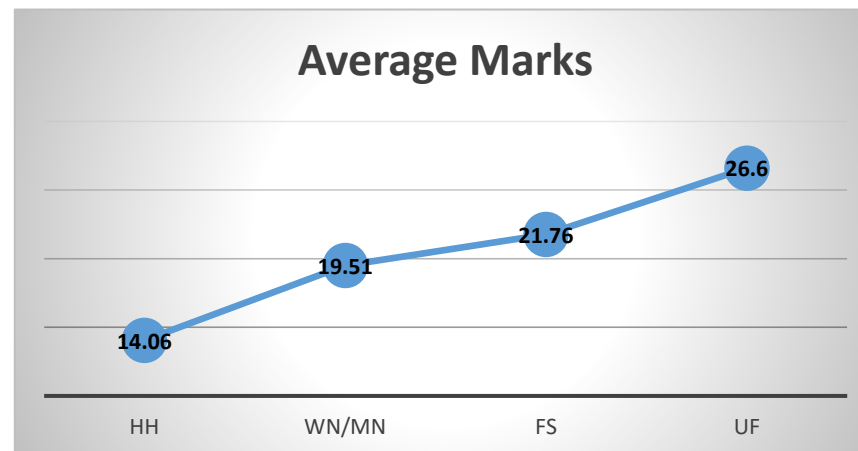

Test	Toper of Training	Average Marks
HH	26.5	14.06
WN/MN	28.5	19.51
FS	29.5	21.76
UF	30	26.6